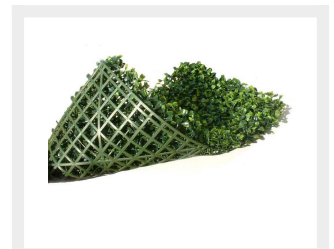

Boxwood Artificial Green Wall - Living Wall Panel 1m x 1m Coverage

Special Price
£49.95 Regular
Price
£129.00

Product Images

Description

Boxwood high quality, large 1m square, artificial plants green wall panels are a realistic alternative to a living wall which takes time to establish and requires continuous maintenance.

Product Features

- ✓ Rich Natural Colours
- ✓ Highly Realistic Plant Design
- ✓ Both Indoor & Garden Use
- ✓ Resilient Hard Wearing Material
- ✓ Easy Installation with interlocking tile backing
- ✓ Ideal for feature walls in offices, bars, restaurants
- ✓ Approximately 40-50mm thick, single sided

Additional Information

Coverage	1m2
Size	1m x 1m
Backing	Interlocking Green Plastic Grid