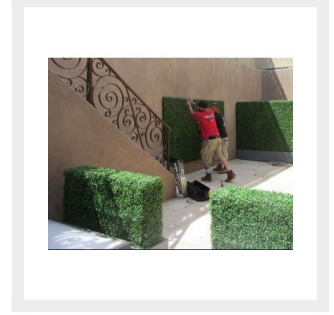

Boxwood Artificial Green Wall - Living Wall Panel 1m x 1m Coverage

Special Price
£49.95 Regular
Price
£129.00

Product Images

Description

Boxwood high quality, large 1m square, artificial plants green wall panels are a realistic alternative to a living wall which takes time to establish and requires continuous maintenance.

Perfect for creating feature walls in the home, commercial interior design, restaurants, events, spas and wedding venues.

Ideal for disguising existing walls and fencing or providing privacy around swimming pools and terraces. Can be used indoors or outdoors, UV protected so will retain colour.

Product Features

- ✓ Rich Natural Colours
- ✓ Highly Realistic Plant Design
- ✓ Both Indoor & Garden Use
- ✓ Resilient Hard Wearing Material
- ✓ Easy Installation with interlocking tile backing
- ✓ Ideal for feature walls in offices, bars, restaurants
- ✓ Approximately 40-50mm thick, single sided