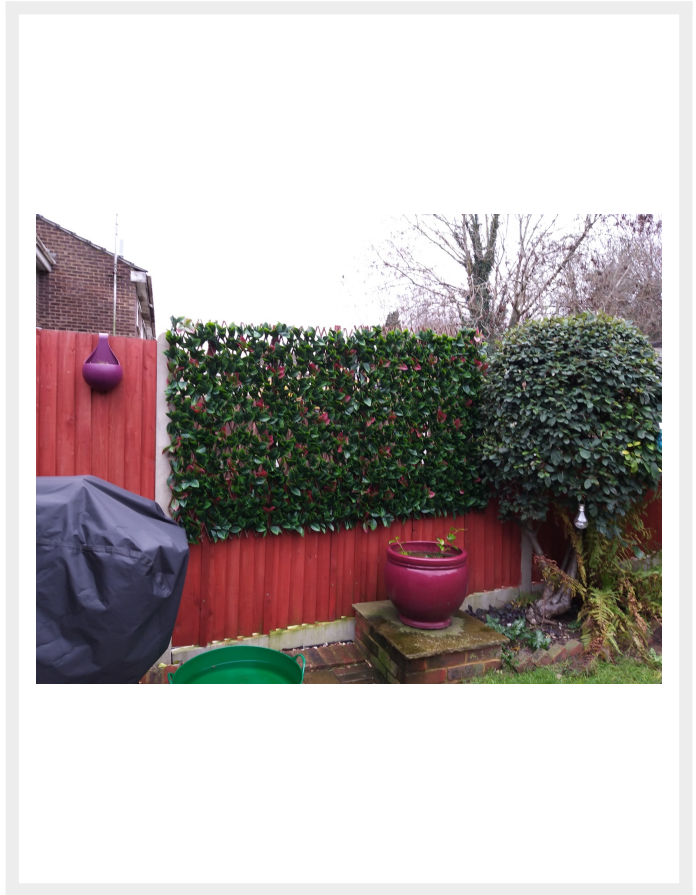

Orchard Artificial Hedge - Privacy Trellis Screening 2m x 1m (Autumn)

£79.99

Product Images

Description

Our newest edition to the [expressgrass.com](https://www.expressgrass.com) hedge range. Rather than the single boxwood tiles this product is a pre-assembled 2m x 1m Hedge on a solid trellis backing.

A random leaf direction can be achieved, so they can be used stood upright to a height of 2m or laid across to form a 2m width by 1m height.

Slightly denser coverage can be obtained by opening trellis to a square of 1.2m x 1.2m

Perfect for smartening up gardens, yards, swimming pools areas and terraces. Ideal for the easy DIY installation, the Hedge Screening can be used virtually anywhere.

The Hedge Screen is manufactured from specially formulated plastic with UV inhibitors to protect against colour fading.

Popular Uses

- ✓ Garden Fencing
- ✓ Garden walls
- ✓ Balconies/Verandas
- ✓ Restaurants/Bars
- ✓ Hotels
- ✓ Shopping Centres
- ✓ And an endless amount more

Additional Information

Coverage	2m2
Size	2m x 1m
Backing	Extendable Trellis Grid