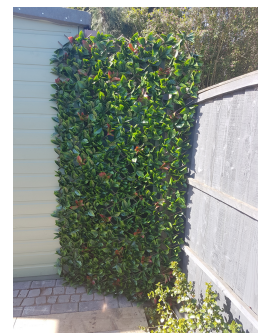

Orchard Artificial Hedge - Privacy Trellis Screening 2m x 1m (Autumn)

£79.99

Product Images

Description

Our newest edition to the [expressgrass.com](https://www.expressgrass.com) hedge range. Rather than the single boxwood tiles this product is a pre-assembled 2m x 1m Hedge on a solid trellis backing.

A random leaf direction can be achieved, so they can be used stood upright to a height of 2m or laid across to form a 2m width by 1m height.

Slightly denser coverage can be obtained by opening trellis to a square of 1.2m x 1.2m

Perfect for smartening up gardens, yards, swimming pools areas and terraces. Ideal for the easy DIY installation, the Hedge Screening can be used virtually anywhere.

The Hedge Screen is manufactured from specially formulated plastic with UV inhibitors to protect against colour fading.

Popular Uses

- ✓ Garden Fencing
- ✓ Garden walls
- ✓ Balconies/Verandas
- ✓ Restaurants/Bars
- ✓ Hotels
- ✓ Shopping Centres
- ✓ And an endless amount more

Additional Information

Coverage	2m2
Size	2m x 1m
Backing	Extendable Trellis Grid