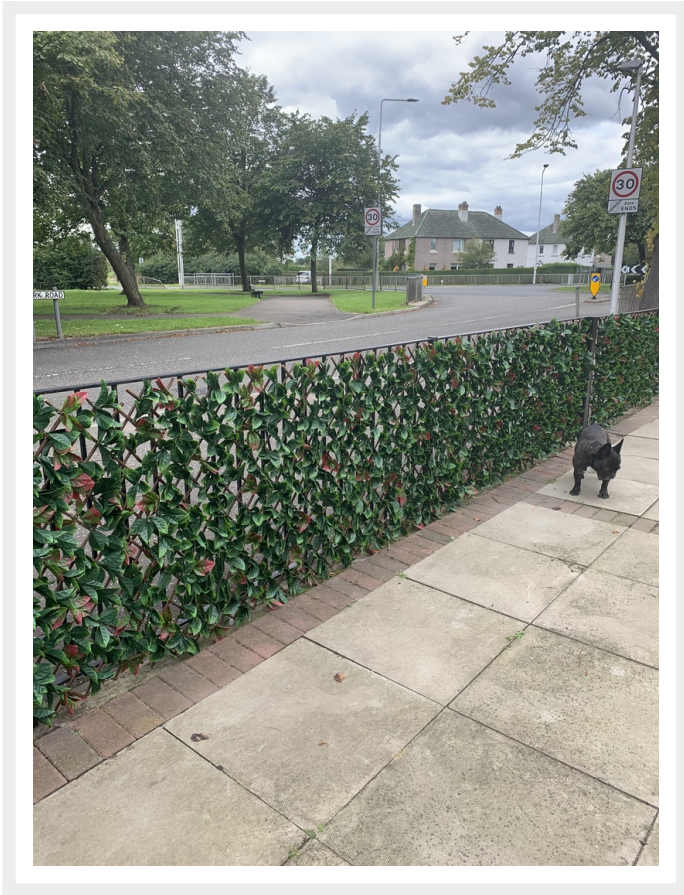

Orchard Artificial Hedge - Privacy Trellis Screening 2m x 1m (Autumn)

£79.99

Product Images

Description

Our newest edition to the [expressgrass.com](https://www.expressgrass.com) hedge range. Rather than the single boxwood tiles this product is a pre-assembled 2m x 1m Hedge on a solid trellis backing.

A random leaf direction can be achieved, so they can be used stood upright to a height of 2m or laid across to form a 2m width by 1m height.

Slightly denser coverage can be obtained by opening trellis to a square of 1.2m x 1.2m

Perfect for smartening up gardens, yards, swimming pools areas and terraces. Ideal for the easy DIY installation, the Hedge Screening can be used virtually anywhere.

The Hedge Screen is manufactured from specially formulated plastic with UV inhibitors to protect against colour fading.

Popular Uses

- ✓ Garden Fencing
- ✓ Garden walls
- ✓ Balconies/Verandas
- ✓ Restaurants/Bars
- ✓ Hotels
- ✓ Shopping Centres
- ✓ And an endless amount more

Additional Information

Coverage	2m2
Size	2m x 1m
Backing	Extendable Trellis Grid