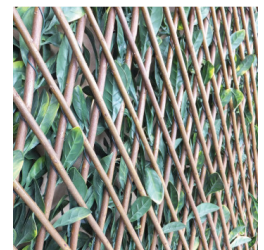

Orchard Artificial Hedge - Privacy Trellis Screening 2m x 1m (Autumn)

£79.99

Product Images

Description

Our newest edition to the [expressgrass.com](https://www.expressgrass.com) hedge range. Rather than the single boxwood tiles this product is a pre-assembled 2m x 1m Hedge on a solid trellis backing.

A random leaf direction can be achieved, so they can be used stood upright to a height of 2m or laid across to form a 2m width by 1m height.

Slightly denser coverage can be obtained by opening trellis to a square of 1.2m x 1.2m

Perfect for smartening up gardens, yards, swimming pools areas and terraces. Ideal for the easy DIY installation, the Hedge Screening can be used virtually anywhere.

The Hedge Screen is manufactured from specially formulated plastic with UV inhibitors to protect against colour fading.

Popular Uses

- ✓ Garden Fencing
- ✓ Garden walls
- ✓ Balconies/Verandas
- ✓ Restaurants/Bars
- ✓ Hotels
- ✓ Shopping Centres
- ✓ And an endless amount more

Additional Information

Coverage	2m2
Size	2m x 1m
Backing	Extendable Trellis Grid