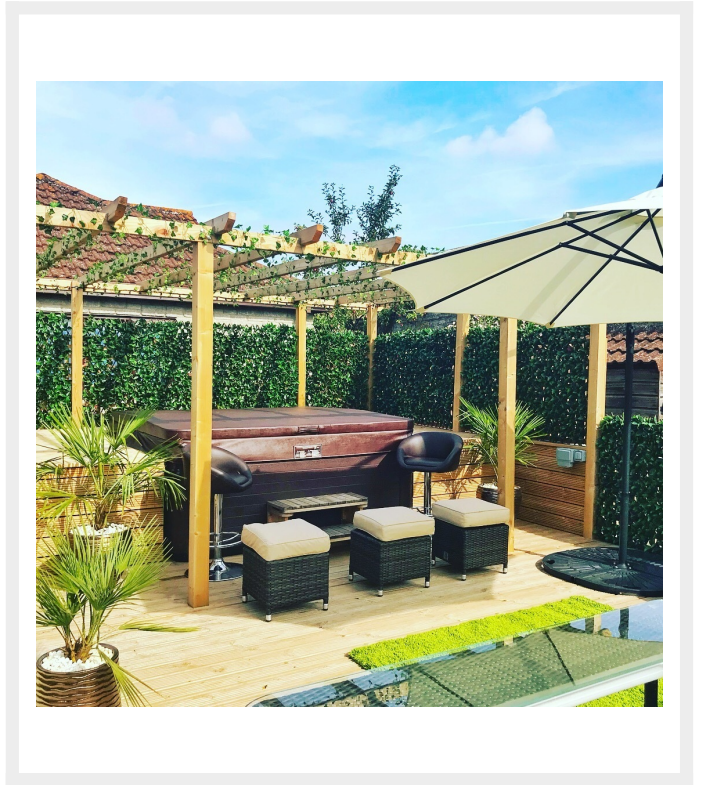

Woodland Artificial Hedge - Privacy Trellis Screening 2m x 1m (Summer)

£79.99

Product Images

Description

Our newest edition to the [expressgrass.com](https://www.expressgrass.com) hedge range. Rather than the single boxwood tiles this product is a pre-assembled 2m x 1m Hedge on a solid trellis backing.

A random leaf direction can be achieved, so they can be used stood upright to a height of 2m or laid across to form a 2m width by 1m height.

Slightly denser coverage can be obtained by opening trellis to a square of 1.2m x 1.2m

Perfect for smartening up gardens, yards, swimming pools areas and terraces. Ideal for the easy DIY installation, the Hedge Screening can be used virtually anywhere.

The Hedge Screen is manufactured from specially formulated plastic with UV inhibitors to protect against colour fading.

Popular Uses

- ✓ Garden Fencing
- ✓ Garden walls
- ✓ Balconies/Verandas
- ✓ Restaurants/Bars
- ✓ Hotels
- ✓ Shopping Centres
- ✓ And an endless amount more

Additional Information

Coverage	2m2
Size	2m x 1m
Backing	Extendable Trellis Grid