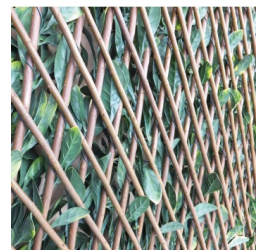

Woodland Artificial Hedge - Privacy Trellis Screening 2m x 1m (Summer)

£79.99

Product Images

Description

Our newest edition to the [expressgrass.com](https://www.expressgrass.com) hedge range. Rather than the single boxwood tiles this product is a pre-assembled 2m x 1m Hedge on a solid trellis backing.

A random leaf direction can be achieved, so they can be used stood upright to a height of 2m or laid across to form a 2m width by 1m height.

Slightly denser coverage can be obtained by opening trellis to a square of 1.2m x 1.2m

Perfect for smartening up gardens, yards, swimming pools areas and terraces. Ideal for the easy DIY installation, the Hedge Screening can be used virtually anywhere.

The Hedge Screen is manufactured from specially formulated plastic with UV inhibitors to protect against colour fading.

Popular Uses

- ✓ Garden Fencing
- ✓ Garden walls
- ✓ Balconies/Verandas
- ✓ Restaurants/Bars
- ✓ Hotels
- ✓ Shopping Centres
- ✓ And an endless amount more

Additional Information

Coverage	2m2
Size	2m x 1m
Backing	Extendable Trellis Grid