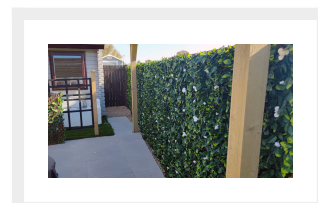

Mayflower Artificial Hedge - Privacy Trellis Screening 2m x 1m

Special Price
£49.95 Regular
Price
£84.99

Product Images

Description

Our newest edition to the expressgrass.com hedge range. Rather than the single boxwood tiles this product is a pre-assembled 2m x 1m Hedge on a solid trellis backing.

A random leaf direction can be achieved, so they can be used stood upright to a height of 2m or laid across to form a 2m width by 1m height.

Slightly denser coverage can be obtain by opening trellis to a square of 1.2m x 1.2m

Perfect for smartening up gardens, yards, swimming pools areas and terraces. Ideal for the easy DIY installation, the Hedge Screening can be used virtually anywhere.

The Hedge Screen is manufactured from specially formulated plastic with UV inhibitors to protect against colour fading.

Popular Uses

- ✓ Garden Fencing
- ✓ Garden walls
- ✓ Balconies/Verandas
- ✓ Restaurants/Bars
- ✓ Hotels
- ✓ Shopping Centres
- ✓ And an endless amount more

Additional Information

Coverage	2m2
Size	2m x 1m
Backing	Extendable Trellis Grid