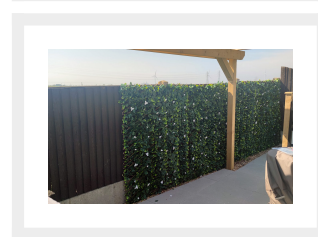

Mayflower Artificial Hedge - Privacy Trellis Screening 2m x 1m

Special Price
£49.95 Regular
Price
£84.99

Product Images

Description

Our newest edition to the expressgrass.com hedge range. Rather than the single boxwood tiles this product is a pre-assembled 2m x 1m Hedge on a solid trellis backing.

A random leaf direction can be achieved, so they can be used stood upright to a height of 2m or laid across to form a 2m width by 1m height.

Slightly denser coverage can be obtain by opening trellis to a square of 1.2m x 1.2m

Perfect for smartening up gardens, yards, swimming pools areas and terraces. Ideal for the easy DIY installation, the Hedge Screening can be used virtually anywhere.

The Hedge Screen is manufactured from specially formulated plastic with UV inhibitors to protect against colour fading.

Popular Uses

- ✓ Garden Fencing
- ✓ Garden walls
- ✓ Balconies/Verandas
- ✓ Restaurants/Bars
- ✓ Hotels
- ✓ Shopping Centres
- ✓ And an endless amount more

Additional Information

Coverage	2m2
Size	2m x 1m
Backing	Extendable Trellis Grid