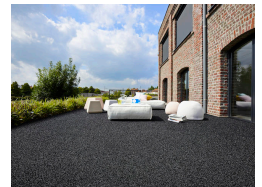

/home/storm/sites/astrotex-co-uk/app/code/PluginCompany/ProductPdf/view/frontend/templates/pdf/content/description.phtml
PluginCompany\ProductPdf\Block\Pdf\Content\Description\Interceptor

Description

This is a copy of our most popular range the Classic Artificial Grass. The excellent quality with the low price makes it fantastic value for money. The close natural pile resists indentation from garden furniture. This is perfect for any area, that can be laid outdoors in all weathers.

There is no pile direction on this grass which means pieces can be laid and joined in any direction to reduce any wastage.

```
/home/storm/sites/astrotex-co-uk/vendor/magento/module-  
cms/view/frontend/templates/widget/static_block/default.phtml  
Magento\Cms\Block\Widget\Block\Interceptor
```