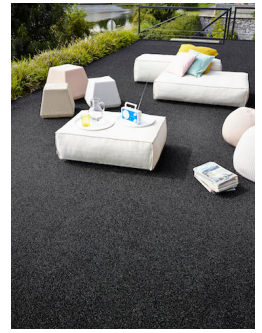

/home/storm/sites/astrotex-co-uk/app/code/PluginCompany/ProductPdf/view/frontend/templates/pdf/content/description.phtml
PluginCompany\ProductPdf\Block\Pdf\Content\Description\Interceptor

Description

This is a copy of our most popular range the Classic Artificial Grass. The excellent quality with the low price makes it fantastic value for money. The close natural pile resists indentation from garden furniture. This is perfect for any area, that can be laid outdoors in all weathers.