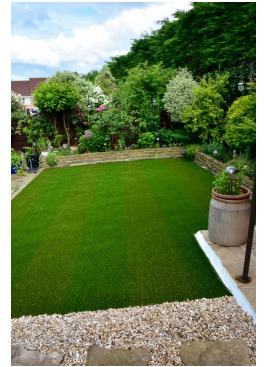

Deluxe 32 Stripe

£21.99

Product Images

Description

Exclusive multicolour blade giving a fantastic just mown stripe effect. This grass is super soft and lustrous giving it an excellent feel and comfort level. It has a slight colour change every 50cm across its width giving the effect of just cut grass.

The 'U' shaped blades have been designed to spring back quicker so when compared to more traditional flat yarns, 'UltraYarn' is superior and will show minimum signs of flattening throughout its life. The natural 4 tone green colour Oakhurst range can be used to cover all applications from lawns, patios and pool surrounds to roof terraces and play areas.

- Permanent just mown look.
- Excellent joining characteristics between sections
- Also available in a standard plain version see [Oakhurst](#)

Additional Information

Roll Widths	2m, 4m
Total Height	32mm +/- 10%
Pile Height	30mm +/- 10%
Tuft Gauge	3/8 Inch
Dtex	9500 +/- 10%
Density	16800 +/- 10%
Total Weight	2260 +/- 10%
Style / Colour	4-Tone Green
Yarn Material	C-Shaped, Polypropylene & Polyethylene - the perfect mixture of durability and comfort whilst maintaining a fantastic appearance.
Backing	Weed Resistant Black PP
Warranty	10 Years
UV Resistance	Every range has excellent UV Properties, all covered under a manufactures Warranty
Fire Rating	Efl
Child Friendly	Yes. All of our ranges are perfect to use for play and activity areas.
Pet Friendly	Yes. All of our ranges are great for your pets at home.