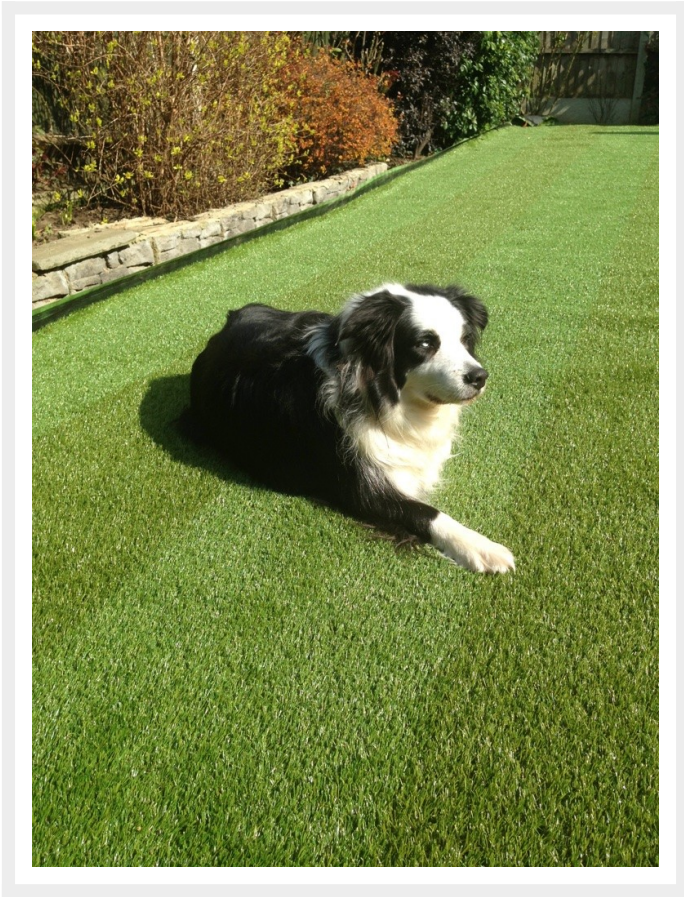

Deluxe 32 Stripe

£21.99

Product Images

Description

Exclusive multicolour blade giving a fantastic just mown stripe effect. This grass is super soft and lustrous giving it an excellent feel and comfort level. It has a slight colour change every 50cm across its width giving the effect of just cut grass.

The 'U' shaped blades have been designed to spring back quicker so when compared to more traditional flat yarns, 'UltraYarn' is superior and will show minimum signs of flattening throughout its life. The natural 4 tone green colour Oakhurst range can be used to cover all applications from lawns, patios and pool surrounds to roof terraces and play areas.

- Permanent just mown look.
- Excellent joining characteristics between sections
- Also available in a standard plain version see [Oakhurst](#)

Additional Information

Roll Widths	2m, 4m
Total Height	32mm +/- 10%
Pile Height	30mm +/- 10%
Tuft Gauge	3/8 Inch
Dtex	9500 +/- 10%
Density	16800 +/- 10%
Total Weight	2260 +/- 10%
Style / Colour	4-Tone Green
Yarn Material	C-Shaped, Polypropylene & Polyethylene - the perfect mixture of durability and comfort whilst maintaining a fantastic appearance.
Backing	Weed Resistant Black PP
Warranty	10 Years
UV Resistance	Every range has excellent UV Properties, all covered under a manufactures Warranty
Fire Rating	Efl
Child Friendly	Yes. All of our ranges are perfect to use for play and activity areas.
Pet Friendly	Yes. All of our ranges are great for your pets at home.