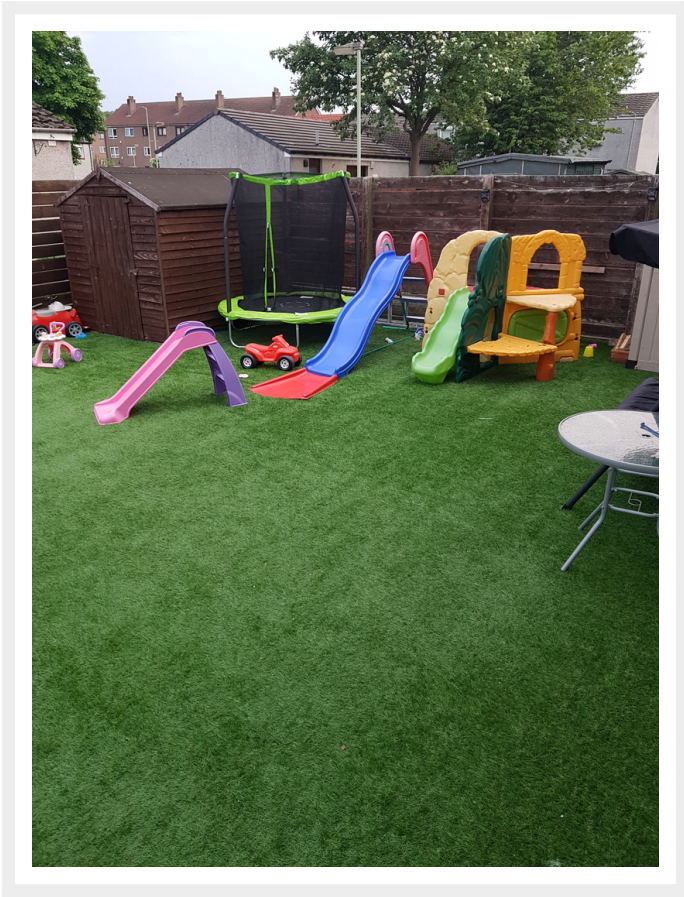

Deluxe 42

Special Price

£17.99 Regular

Price

£24.99

Product Images

Description

Luxford is our top of the range grass in terms of density and weight of the product. Creating a replica of natural grass, all year round. If you're looking for high-end grass that is built to withstand the test of time, then look no further than Luxford.

Additional Information

Roll Widths	2m, 4m
Total Height	42mm +/- 10%
Pile Height	40mm +/- 10%
Tuft Gauge	3/8 Inch
Dtex	8500 +/- 10%
Density	18800 +/- 10%
Total Weight	2570 +/- 10%
Style / Colour	4-Tone Green
Yarn Material	C-Shaped, Polypropylene & Polyethylene - the perfect mixture of durability and comfort whilst maintaining a fantastic appearance.
Backing	Weed Resistant Black PP
Warranty	10 Years
UV Resistance	Every range has excellent UV Properties, all covered under a manufactures Warranty
Fire Rating	Efl
Child Friendly	Yes. All of our ranges are perfect to use for play and activity areas.
Pet Friendly	Yes. All of our ranges are great for your pets at home.