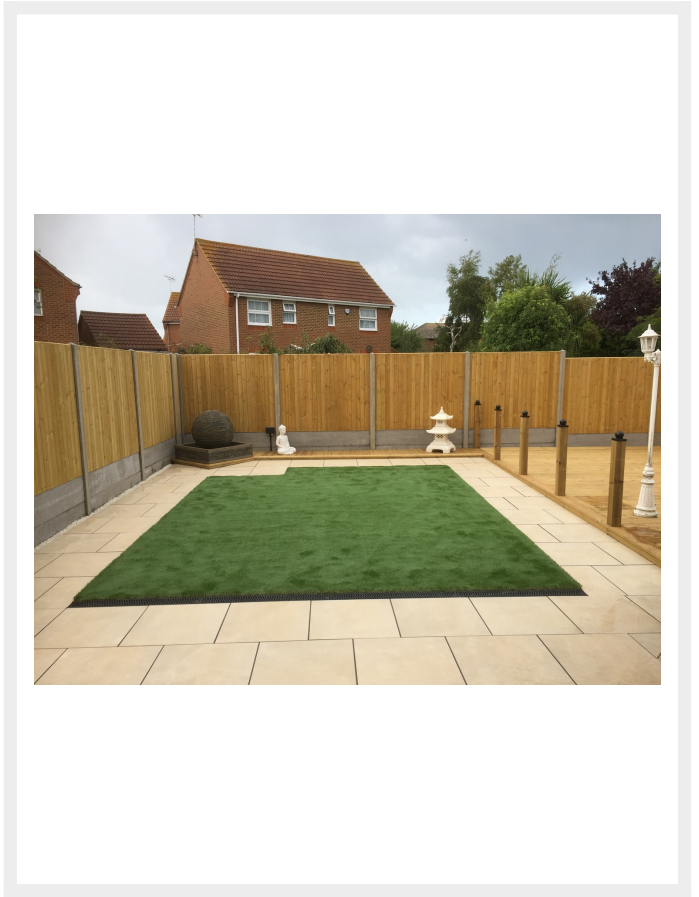

Deluxe 42

Special Price

£17.99 Regular

Price

£24.99

Product Images

Description

Luxford is our top of the range grass in terms of density and weight of the product. Creating a replica of natural grass, all year round. If you're looking for high-end grass that is built to withstand the test of time, then look no further than Luxford.

Additional Information

Roll Widths	2m, 4m
Total Height	42mm +/- 10%
Pile Height	40mm +/- 10%
Tuft Gauge	3/8 Inch
Dtex	8500 +/- 10%
Density	18800 +/- 10%
Total Weight	2570 +/- 10%
Style / Colour	4-Tone Green
Yarn Material	C-Shaped, Polypropylene & Polyethylene - the perfect mixture of durability and comfort whilst maintaining a fantastic appearance.
Backing	Weed Resistant Black PP
Warranty	10 Years
UV Resistance	Every range has excellent UV Properties, all covered under a manufactures Warranty
Fire Rating	Efl
Child Friendly	Yes. All of our ranges are perfect to use for play and activity areas.
Pet Friendly	Yes. All of our ranges are great for your pets at home.