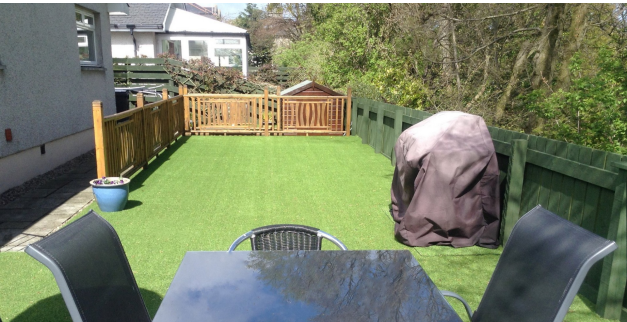

Economy 22

Special Price

£6.99 Regular
Price

£13.99

Product Images

Description

Hartfield is our entry level landscaping grass and great if you are on a budget but still want a product that looks realistic. The blend of 4 colours of yarn make it a really great looking product, especially for this low price.

This is a 22mm total height product that needs no sand dressing due to its, natural, hard wearing pile. Made up of three natural green colours giving the appearance of grass in different states of growth and wear, making it one of the most realistic and natural grass in its price range.

The realistic look of this grass has seen it used extensively for promotional displays, television & stage productions and other large scale events.

Additional Information

Roll Widths	2m, 4m
Total Height	20mm +/- 10%
Pile Height	18mm +/- 10%
Tuft Gauge	3/8 Inch
Dtex	4000 +/- 10%
Density	13650 +/- 10%
Total Weight	1050 +/- 10%
Style / Colour	4-Tone Green
Yarn Material	Polypropylene & Polyethylene - the perfect mixture of durability and comfort whilst maintaining a fantastic appearance.
Backing	Weed Resistant Black PP
Warranty	8 Years
UV Resistance	Every range has excellent UV Properties, all covered under a manufactures Warranty
Fire Rating	Efl
Child Friendly	Yes. All of our ranges are perfect to use for play and activity areas.
Pet Friendly	Yes. All of our ranges are great for your pets at home.