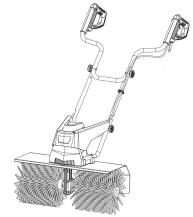

# Turfmatic™ 600 Artificial Grass Power Broom

Special Price  
**£199.00** Regular  
Price  
**£399.00**

## Description

---

Say goodbye to the struggle of lifting compacted grass during installation with this revolutionary electric power broom. It's the smarter, more efficient alternative to tedious manual brooms and brushes, especially for larger areas.

Key Features:

1. **Extra Wide 600mm Brush:** Our power broom boasts an extra-wide brush, measuring 600mm, ensuring rapid and effortless removal of leaves and debris throughout the seasons. No more back-

## User Guide

- Motor Type: Electric
- 10 metre working cable length
- UK 3 pin plug
- Power: 1500W
- Forward speeds: 1
- Reverse speeds: None (However can be used upside down)
- Style: Dual Handle
- Working Width: 600 mm
- Weight: 18 kg
- Suitable for rain or snow: No
- 12 Months Parts & Labour Warranty.
- Brushes: Twin Drum Heavy Duty Nylon, Brush Full Width 600 mm